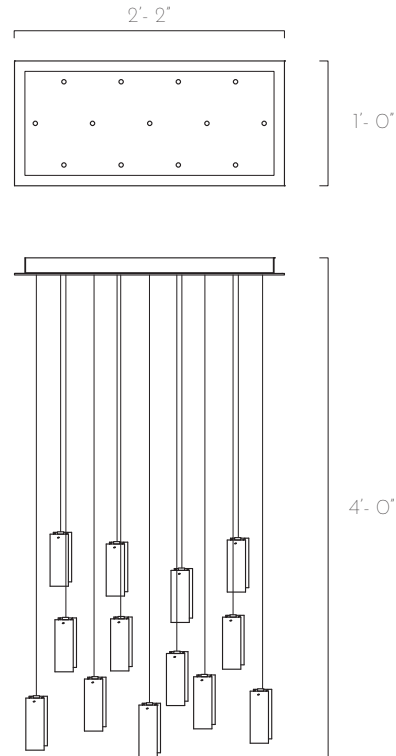

WHITE & AMBER MINI DROPS

13 PENDANTS RECTANGULAR CHANDELIER

DESCRIPTION

The 13 White & Amber Mini Drop pendants are crafted with 4 hand made glass penals powered by a dimmable LED bulb. Staggered down from a rectangular ceiling base. Great comtemporary lighting for residential and commercial spaces - staircase, dining table, entrance hall, coffee table, bed side, reception or lobby.

TECHINCAL SPECIFICATIONS

Designed by
AM Studio Team

Category
Pendant Chandelier

Canopy Finish
Powder coated metal in Flat White/ Sparkle Silver

Canopy Size
26"L x 12"W x 1.5"H

Pendant Colour
Amber with Clear (4x units), Clear with Amber (4x units),
White with Clear (4x units), Clear with White (1x unit)

Pendant Size
2"W x 1"D x 5"H

Total Drop
4'H + 2' extra wire for adjustment

Bulb
Dimmable G4 LED - 12V - 2W

Recommended Dimming Switch
Lutron CTCL-153PD
Lutron Pro

Transformer:
Magnitude E6OR12DC - 60W 12VDC - Dimmable - Class 2
LED Driver
Input: 120V
Output: 12V